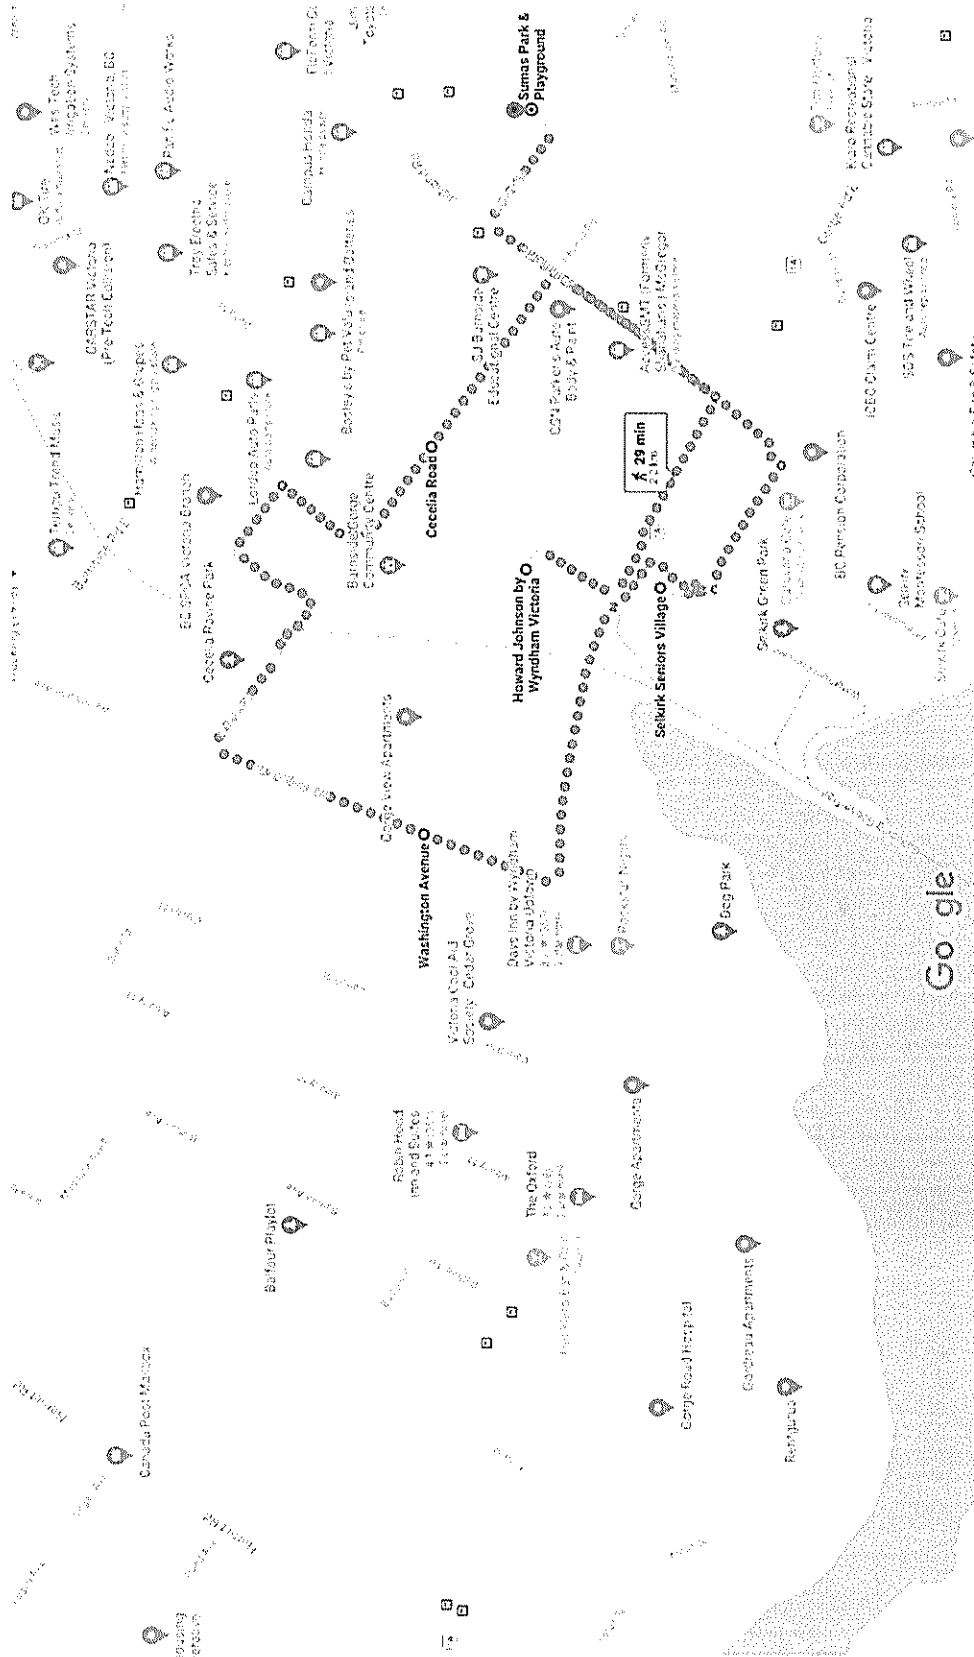

# Google Maps Howard Johnson by Wyndham Victoria to Sumas Park & Playground

Walk 2.2 km, 29 min

 via Gorge Rd E/BC-1A E, Jutland Rd and Cecelia Rd **29 min**  
2.2 km

Map data ©2021 Google 50 m

Mostly flat